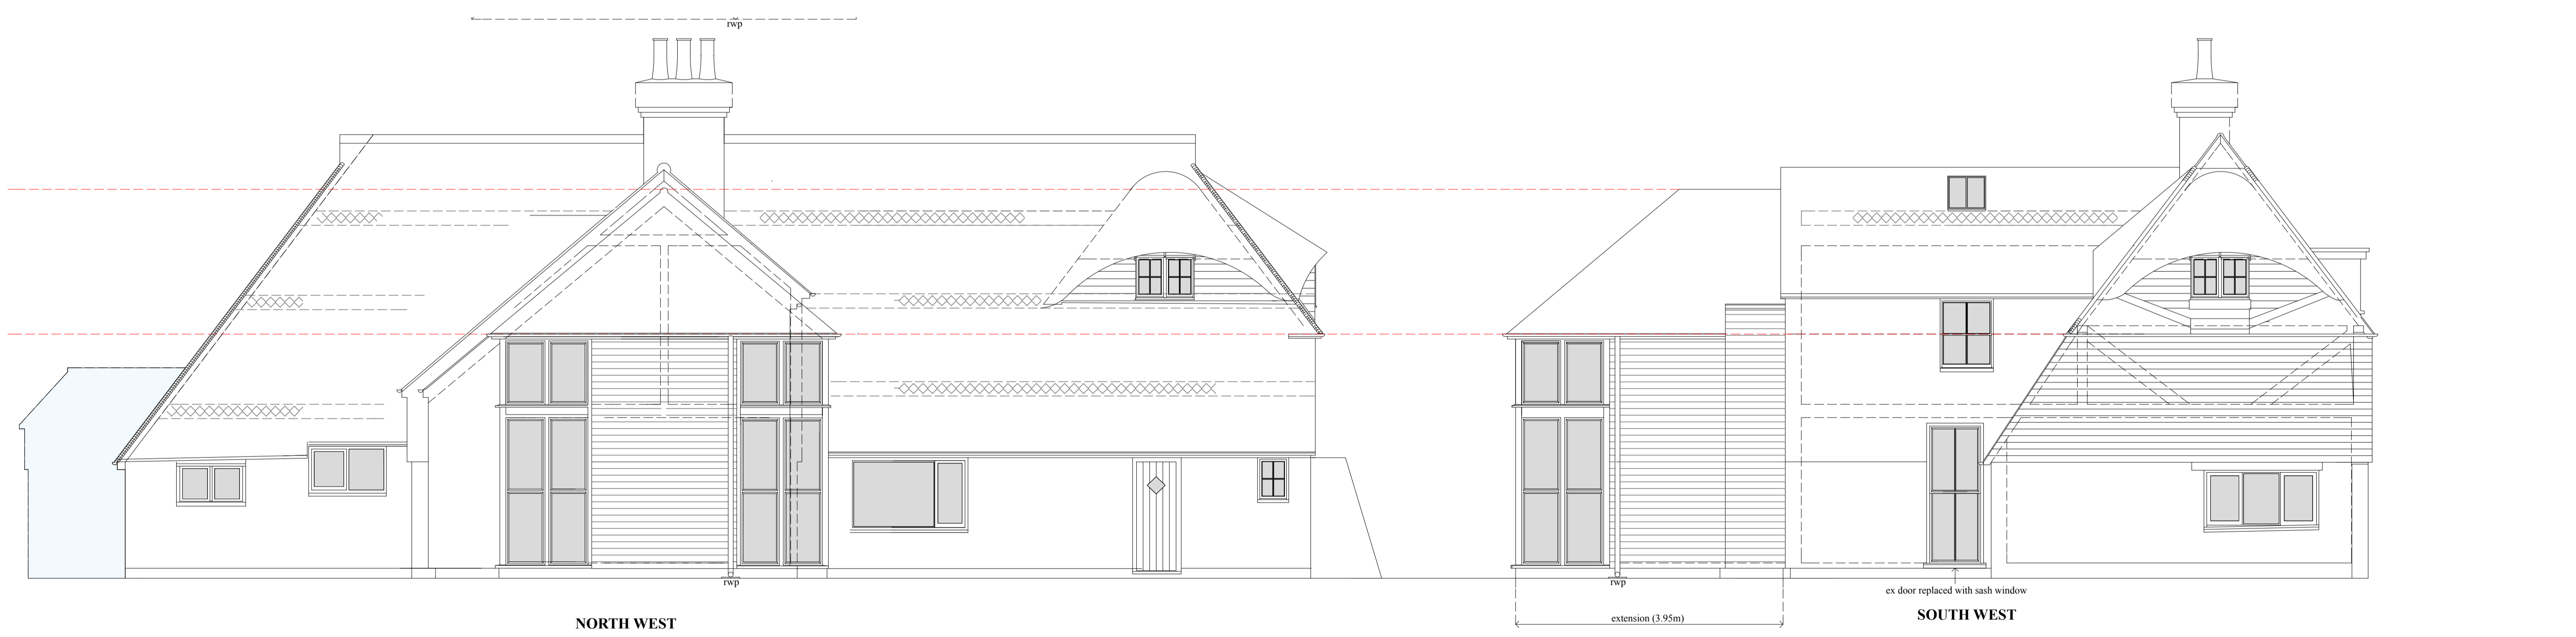

NORTH WEST

ex door replaced with sash window

SOUTH WEST

extension (3.95m)

Revision	Date
DALBY ARCHITECTURE	
Client	Mr & Mrs J. Page
Job Title	Highwell Hamsey Lane HAMSEY East Sussex BN8 5TD
Drawing Title	Proposed Elevations Revised Reduced Scheme
Drawing Status	Planning
Drawn by	NAD
Checked by	Date
Scale	1:50
Date	29.04.14
Drawing Number	23515/12
Revision